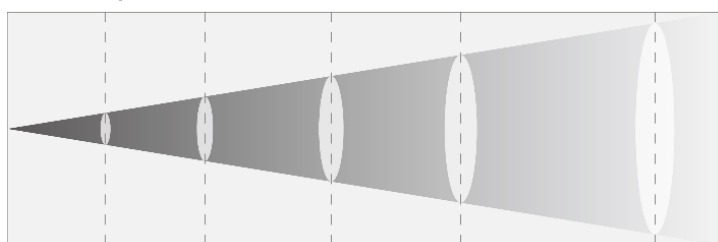

The K65 IP features an IP65 tour grade construction, making it ideal for indoor and outdoor use, and its quiet operation ensures your performance remains the centre of attention.

Specifications

PHOTOMETRICS	
Light Source	1000W 6700K LED
Output	36000lm(HP)
Color Temperature	3200K~6700K
CRI	CRI≥96, R9:93(HR)
LED Life	20000hrs
Beam Angle	5° ~50°

PHYSICAL	
Cooling	Heat pipe + noiseless fan
Ambient	-10° C~45° C
Dimension	390 x 330 x 762mm
Weight	35kg

Photometrics

Beam Angle 5°

Distance (m)	3	10	15	20	30
Illuminance (Lux)	90000	22500	10000	5625	2500
Diameter(m)	0.43	0.87	1.3	1.74	2.58

Beam Angle 50°

Distance (m)	3	10	15	20	30
Illuminance (Lux)	2000	500	222	125	56
Diameter(m)	4.66	9.34	13.98	18.65	27.96

COLOR WHEEL

ROTATING GOBO

FIXED GOBO

FRAMING SHUTTER

ANIMATION

CMY