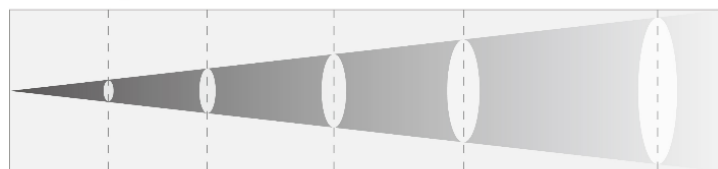

The K65 IP features an IP65 tour grade construction, making it ideal for indoor and outdoor use, and its quiet operation ensures your performance remains the centre of attention.

Specifications

PHOTOMETRICS	
Light Source	1000W 6700K LED
Output	36000lm(HP)
Color Temperature	3200K~6700K
CRI	CRI≥96, R9:93(HR)
LED Life	20000hrs
Beam Angle	5° ~50°

KEY FEATURES	
PAN	540° (16-bit resolutions)
TILT	270° (16-bit resolutions)
Color Mixing	CMY+CTO+Color wheel(6+open)
GOBO	1 rotating gobo wheel(6+open)
Animation	1 animation wheel with variable speed
Framing Shutters	4 independent blades with +/- 35° range and +/- 60° system rotation
Iris	15 leaves, 15%-100% motorized
Frost	Motorized 1° lens with 0~100% linear
Strobe	0~30Hz
Dimming	4 dimming curves
Prism	Bi-directional 4-facet prism with variable speed

PHYSICAL	
Cooling	Heat pipe + noiseless fan
Ambient	-10° C~45° C
Dimension	390 x 330 x 762mm
Weight	35kg

Photometrics

Beam Angle 5°

Distance (m)	3	10	15	20	30
Illuminance (Lux)	90000	22500	10000	5625	2500
Diameter(m)	0.43	0.87	1.3	1.74	2.58